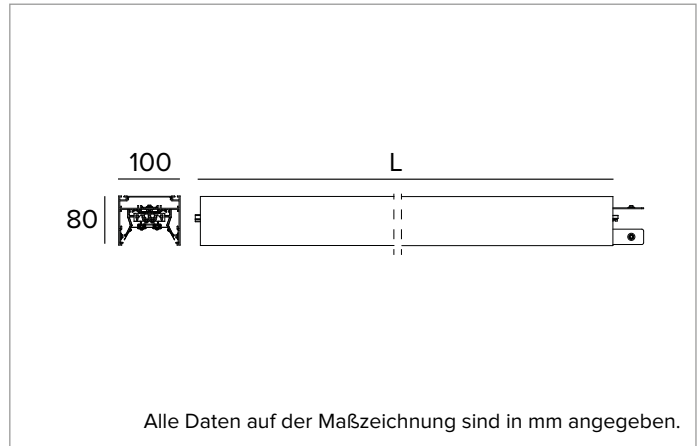

LICHTQUELLE

LED Engine bestehend aus Streifenplatinen Ra80.

Die Energieeffizienzklasse des Produkts: D

Nennleistung: 112W

Nenn-Lichtstrom: 12475lm

Farbwiedergabeindex: 80

Rf: 84

Rg: 95

Ähnliche Farbtemperatur: 3000K

Lebensdauer (L80/B10): 100000h tq +25°C

BELEUCHUNGSTECHNISCHE MERKMALE

Direkt/Indirekte Lichtemission. Diffuses Licht - OPAL High Output Optik: optisches System aus einem Stahlreflektor mit weißer Polymerbeschichtung und opaler Diffusorabdeckung aus blendreduzierendem Polycarbonat, die aufgerollt geliefert wird und mit separater Artikelnummer erhältlich ist.

Abstrahlung: DIREKT/INDIREKT

Optik: REFLEKTOR

Optische Effizienz: 100%

Leuchten-Lichtstrom: 12475lm

Leuchten-Lichtstrom der Notbeleuchtung BLF: 5,5% (Direkte Lichtemission)

Lichtausbeute: 97lm/W

Fotobiologische Sicherheit: Risikogruppe 0 (RG 0 = kein Risiko)

MECHANISCHE MERKMALE

Gehäuse aus lackiertem stranggepresstem Aluminium mit 100mm Breite. Obere Abdeckung aus transparentem Polycarbonat.

Farbe und Oberfläche: Weiß

Abmessungen: L=2336mm

Gewicht: 8,3Kg

Version: LINEAR

Schutzart: IP40

Mechanische Belastbarkeit: IK02

ELEKTRISCHE MERKMALE

Integrierter elektronischer ON-OFF Treiber. "Easy Connection"-System für eine schnelle Verbindung zwischen den Modulen des Systems dank der vorkonfektionierten Stecker-/Buchsen-Verbindungselemente. Vorbereitet für Durchgangsverdrahtung, wodurch eine maximale Länge von 18 Metern erreicht werden kann. Ausgestattet mit integriertem Notlichtset - Dauerschaltung (1h Autonomie nach 24h Aufladen).

Leistungsaufnahme der Leuchte: 128W

Betriebsgerät: 220-240Vac 50/60Hz

Schutzklasse: SCHUTZKLASSE 1

Treiberart / Steuerung: ON-OFF (VERSION NOTBELEUCHTUNG)

einschließlich Treiber: JA

Klasse F: JA

SAFE FLICKER: PstLM=<1 und SVM=<0,4 (IEC TR 61547-1 und IEC TR 63158), um ein angenehmeres und sicheres Licht zu garantieren

Umgebungstemperaturen: 0°C / +25°C

Relative Luftfeuchtigkeit UR: <85%

INSTALLATION

Zu ergänzen mit Endkappen aus Polycarbonat, Montagezubehör für die Anbau- oder Pendelmontage und elektrischer Einspeisung und Ausspeisung.

HINWEISE

Für Konfigurationen mit 90° Winkeln sind L-Lichtmodule und das L-Blindmodul als Zubehör erhältlich. Inbetriebnahme des Steuerungssystems über eine kostenlose APP; der Einsatz eines spezialisierten Technikers kann auf Anfrage angeboten werden.

RECHTSVORSCHRIFTEN UND ZERTIFIZIERUNGEN

CE.

GARANTIE

5 Jahre.

HINWEISE

Leuchte für die Entsorgung/Recycling am Ende der Lebensdauer konzipiert. Austauschbare (nur LED) Lichtquelle durch einen Fachmann. Austauschbare Vorschaltgeräte durch einen Fachmann.